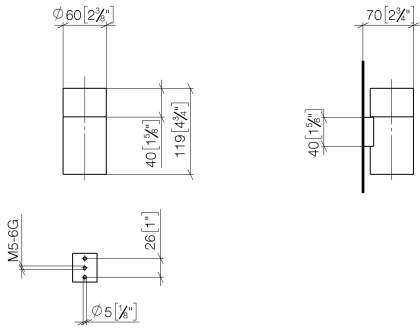

83 400 979

- crystal glass, transparent
- width 60mm
- height 120 mm
- 110mm projection

Fits: MADISON, MEM, TARA, CL.1, LISSÉ,
VAIA, META, CYO

	Chrome	83 400 979-00
	Brushed Platinum	83 400 979-06
	Platinum	83 400 979-08
	Durabress (23kt Gold)	83 400 979-09
	Dark Chrome	83 400 979-19
	Light Gold	83 400 979-26
	Brushed Light Gold	83 400 979-27
	Brushed Durabress (23kt Gold)	83 400 979-28
	Matte Black	83 400 979-33
	Brushed Bronze	83 400 979-42
	Brushed Champagne (22kt Gold)	83 400 979-46
	Champagne (22kt Gold)	83 400 979-47
	Brushed Chrome	83 400 979-93
	Brushed Dark Platinum	83 400 979-99

83 400 979

mm [inches]

83 400 979

Parts for other finishes can be found here: Brushed Platinum

Spare parts list

No.	Item Number	Name	Quantity used	Delivery time
1	90 90 00 008 00 84	glass	1	2
2	08 17 97 569-00	holder	1	10
3	09 30 30 117 90	screw	1	2
4	05 30 31 025 00 90	fixing set	1	2
5	08 10 10 530-00	holder	1	10